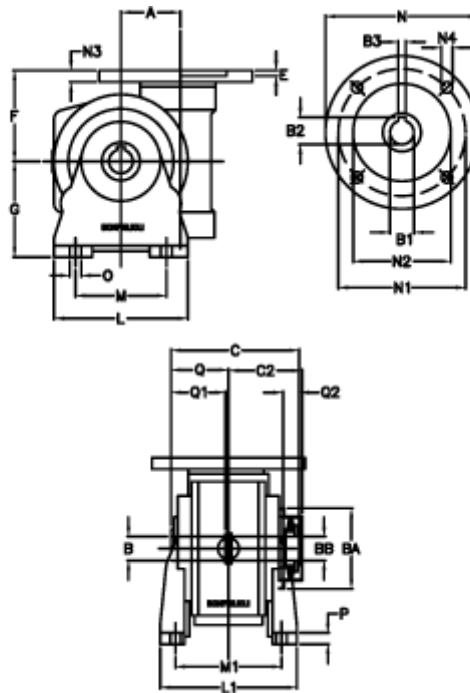

Article number: 390204900732316  
 Description: Worm Gear with Torque Limiter  
 VF 49-L1-V-7 P63B14

## Measures

a	= 49.50	C2	= 63,5	M1	= 98.5	Q	= 51.0
B	= 25	Description	= VF 49V-xx-63B14	N	= 90	Q1	= 41
B1 E7	= 11	E	= 3.0	N1	= 75	Q2	= 15
B2	= 12.8	F	= 70	N2	= 60		
B3 H9	= 4	g	= 82	N3	= 7.0		
BA	= 63	L	= 110	N4	= 6		
BB H7	= 14	L1	= 124.0	O	= 8.5		
C	= 105	m	= 63	P	= 12		